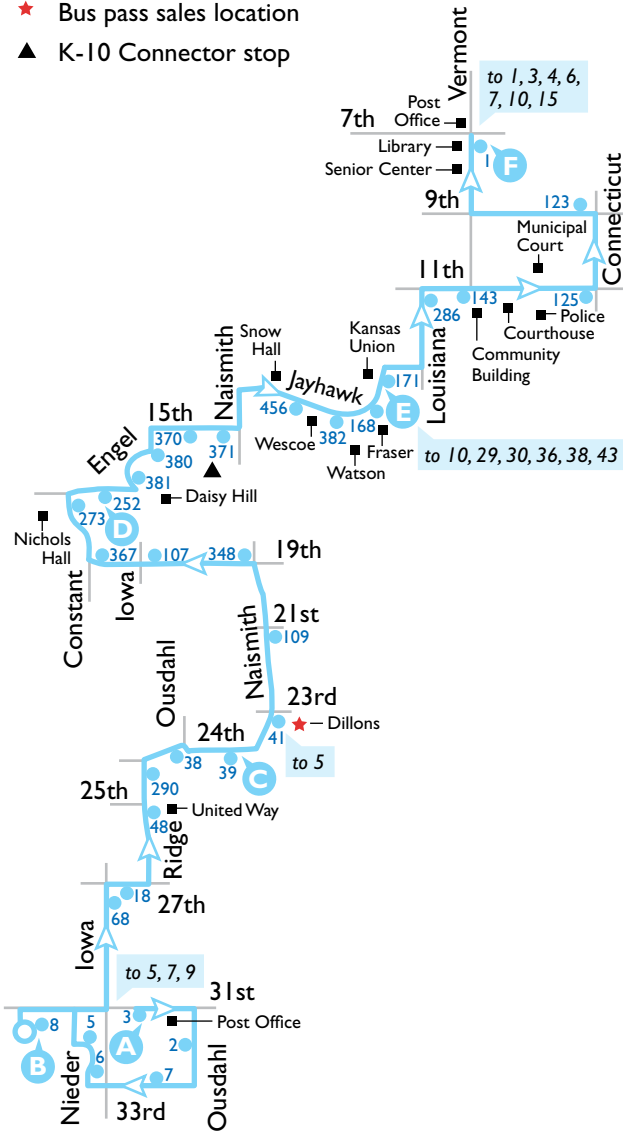

# South Iowa to KU to Downtown Northbound

- A** Timing point
- Bus stop
- # Bus stop number
- ★ Bus pass sales location
- ▲ K-10 Connector stop

## NORTHBOUND

### A Fall & Spring Semesters Classes in Session (M-F)

	<b>A</b>	<b>B</b>	<b>C</b>	<b>D</b>	<b>E</b>	<b>F</b>
	31st & Iowa	West 31st St	24th & Naismith	Engel & Irving Hill	Kansas Union	7th & Vermont
AM	6:03	6:13	6:22	6:31	6:41	6:52
	6:33	6:43	6:52	7:01	7:11	7:22
	7:03	7:13	7:22	7:31	7:41	7:52
	7:33	7:43	7:52	8:01	8:11	8:22
	8:03	8:13	8:22	8:31	8:41	8:52
	8:33	8:43	8:52	9:01	9:11	9:22
	9:03	9:13	9:22	9:31	9:41	9:52
	9:33	9:43	9:52	10:01	10:11	10:22
	10:03	10:13	10:22	10:31	10:41	10:52
	10:33	10:43	10:52	11:01	11:11	11:22
PM	11:03	11:13	11:22	11:31	11:41	11:52
	11:33	11:43	11:52	12:01	12:11	12:22
	12:03	12:13	12:22	12:31	12:41	12:52
	12:33	12:43	12:52	1:01	1:11	1:22
	1:03	1:13	1:22	1:31	1:41	1:52
	1:33	1:43	1:52	2:01	2:11	2:22
	2:03	2:13	2:22	2:31	2:41	2:52
	2:33	2:43	2:52	3:01	3:11	3:22
	3:03	3:13	3:22	3:31	3:41	3:52
	3:33	3:43	3:52	4:01	4:11	4:22
4:03	4:13	4:22	4:31	4:41	4:52	
4:33	4:43	4:52	5:01	5:11	5:22	
5:03	5:13	5:22	5:31	5:41	5:52	
5:33	5:43	5:52	6:01	6:11	6:22	
6:03	6:13	6:22	6:31	6:41	6:52	
6:33	6:43	6:52	7:01	7:11	7:22	
7:03	7:13	7:22	7:31	7:41	7:52	
7:33	7:43	7:52	8:01			

This route operates Monday–Saturday, except holidays: New Year’s Day, Memorial Day, Independence Day, Labor Day, Thanksgiving Day, and Christmas Day. It follows B Schedule on Saturdays, Class Breaks, and Summer Semester.