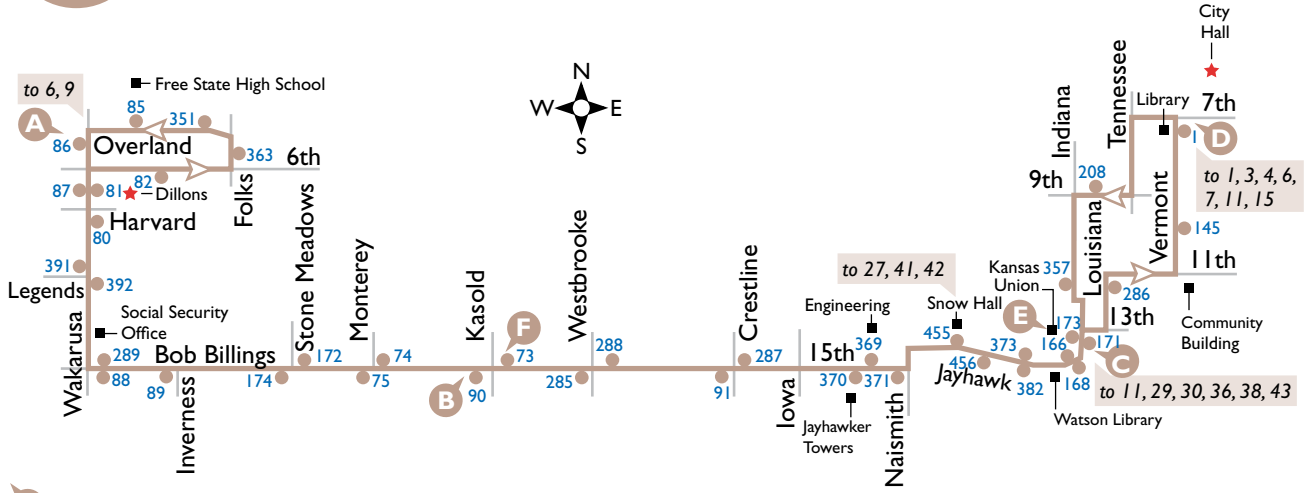

10

Downtown to 6th & Wakarusa

- A** Timing point # Bus stop number
- Bus stop ★ Bus pass sales location

EASTBOUND

WESTBOUND

	A 6th & Wakarusa	B Bob Billings & Kasold	C Kansas Union	D 7th & Vermont
AM				
	6:02	6:09	6:19	6:30
	6:32	6:39	6:49	7:00
	7:02	7:09	7:19	7:30
	7:32	7:39	7:49	8:00
	8:02	8:09	8:19	8:30
	8:32	8:39	8:49	9:00
	9:02	9:09	9:19	9:30
	9:32	9:39	9:49	10:00
	10:02	10:09	10:19	10:30
	10:32	10:39	10:49	11:00
	11:02	11:09	11:19	11:30
PM				
	11:32	11:39	11:49	12:00
	12:02	12:09	12:19	12:30
	12:32	12:39	12:49	1:00
	1:02	1:09	1:19	1:30
	1:32	1:39	1:49	2:00
	2:02	2:09	2:19	2:30
	2:32	2:39	2:49	3:00
	3:02	3:09	3:19	3:30
	3:32	3:39	3:49	4:00
	4:02	4:09	4:19	4:30
	4:32	4:39	4:49	5:00
	5:02	5:09	5:19	5:30
	5:32	5:39	5:49	6:00
	6:02	6:09	6:19	6:30
	6:32	6:39	6:49	7:00
	7:02	7:09	7:19	7:30
	7:32	7:39	7:49	8:00

	D 7th & Vermont	E Kansas Union	F Bob Billings & Kasold	A 6th & Wakarusa
AM				
	6:03	6:09	6:20	6:29
	6:33	6:39	6:50	6:59
	7:03	7:09	7:20	7:29
	7:33	7:39	7:50	7:59
	8:03	8:09	8:20	8:29
	8:33	8:39	8:50	8:59
	9:03	9:09	9:20	9:29
	9:33	9:39	9:50	9:59
	10:03	10:09	10:20	10:29
	10:33	10:39	10:50	10:59
	11:03	11:09	11:20	11:29
	11:33	11:39	11:50	11:59
PM				
	12:03	12:09	12:20	12:29
	12:33	12:39	12:50	12:59
	1:03	1:09	1:20	1:29
	1:33	1:39	1:50	1:59
	2:03	2:09	2:20	2:29
	2:33	2:39	2:50	2:59
	3:03	3:09	3:20	3:29
	3:33	3:39	3:50	3:59
	4:03	4:09	4:20	4:29
	4:33	4:39	4:50	4:59
	5:03	5:09	5:20	5:29
	5:33	5:39	5:50	5:59
	6:03	6:09	6:20	6:29
	6:33	6:39	6:50	6:59
	7:03	7:09	7:20	7:29
	7:33	7:39	7:50	7:59

This route operates Monday–Saturday, except holidays: New Year’s Day, Memorial Day, Independence Day, Labor Day, Thanksgiving Day, and Christmas Day.