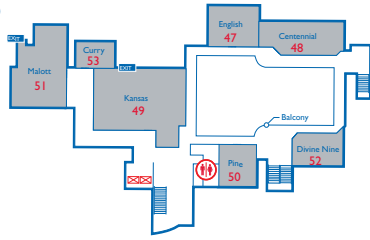

KANSAS UNION

Level 6

- 47 - English Room
- 48 - Centennial Room
- 49 - Kansas Room
- 50 - Pine Room
- 51 - Malott Room
- 52 - Divine Nine Room
- 53 - Curry Room

Level 5

- 37 - Jayhawk Room
- 38 - Parlors
- 39 - Ballroom
- 40 - Woodruff Auditorium
- 41 - International Room
- 42 - Governor's Room
- 43 - Marketing Office
- 44 - KU History Displays
- 45 - Regionalist Room
- 46 - Big 12 Room

Level 4 - Lobby

- 23 - Hawk Shop
- 24 -
- 25 - Union Welcome Center / Box Office
- 26 - Alderson Auditorium
- 27 - KU Card Center
- 28 - Commerce Bank
- 29 - KU Info
- 30 - Student Involvement & Leadership
- 30a - Wheat Room
- 31 - Main Lobby / Traditions Lounge
- 32 - Union Programs/Student Union Activities
- 33 - Administration/Reservations/Catering
- 34 - Kansas Union Gallery
- 35 - Roasterie Coffee
- 36 - ATM (outside)

Level 3

- 12 - Union I.T.
- 13 - The Market (Dining)
- 14 - Human Resources / Business Offices
- 15 - KU Media Mix
- 16 - Panda Express
- 17 - Alcove G
- 18 - Impromptu Cafe
- 19 - KJHK 90.7 FM Studios
- 20 - Dining Seating Area
- 21 - Student Money Mgmt.
- 22 - Alcoves B-F
- 22a - Reflection Room

Level 2

- 7 - KU Bookstore
- 8 - The Tech Shop
- 9 - Jayhawk Ink
- 10 - Jayhawk Collection

Level 1

- 1 - The Jay
- 2 - The Spare Room
- 3 - Hawk's Nest
- 5 - Tunnel below Miss. St.
- 6 - Baumgartner Terrace