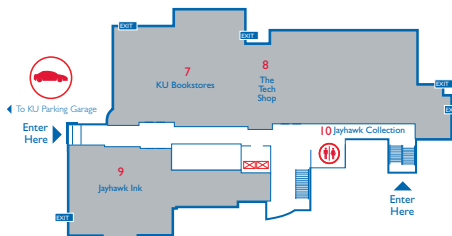

KANSAS UNION

Level 6

- 47 - English Room
- 48 - Centennial Room
- 49 - Kansas Room
- 50 - Pine Room
- 51 - Malott Room
- 52 - Divine Nine Room
- 53 - Curry Room

Level 5

- 37 - Jayhawk Room
- 38 - Parlors
- 39 - Ballroom
- 40 - Woodruff Auditorium
- 41 - International Room
- 42 - Governor's Room
- 43 - Marketing Office
- 44 - KU History Displays
- 45 - Regionalist Room
- 46 - Big 12 Room

Level 4 - Lobby

- 23 - Hawk Shop
- 24 -
- 25 - Union Welcome Center / Box Office
- 26 - Alderson Auditorium
- 27 - KU Card Center
- 28 - Commerce Bank
- 29 - KU Info
- 30 - Student Involvement & Leadership
- 30a - Wheat Room
- 31 - Main Lobby / Traditions Lounge
- 32 - Union Programs/Student Union Activities
- 33 - Administration/Reservations/Catering
- 34 - Kansas Union Gallery
- 35 - Roasterie Coffee
- 36 - ATM (outside)

Level 3

- 12 - Union I.T.
- 13 - The Market (Dining)
- 14 - Human Resources / Business Offices
- 15 - KU Media Mix
- 16 - Panda Express
- 17 - Alcove G
- 18 - Impromptu Cafe
- 19 - KJHK 90.7 FM Studios
- 20 - Dining Seating Area
- 21 - Student Money Mgmt.
- 22 - Alcoves B-F
- 22a - Reflection Room

Level 2

- 7 - KU Bookstore
- 8 - The Tech Shop
- 9 - Jayhawk Ink
- 10 - Jayhawk Collection

Level 1

- 1 - The Jay
- 2 - The Spare Room
- 3 - Hawk's Nest
- 5 - Tunnel below Miss. St.
- 6 - Baumgartner Terrace