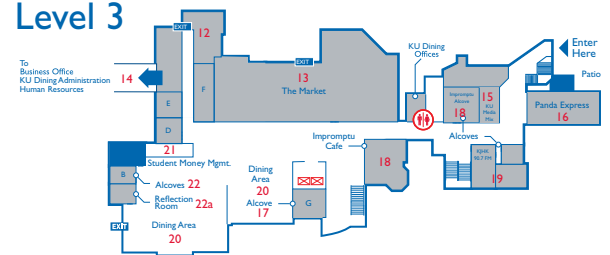

Level 3

- 12 - Union I.T.
- 13 - The Market (Dining)
- 14 - Human Resources / Business Offices
- 15 - KU Media Mix
- 16 - Panda Express
- 17 - Alcove G
- 18 - Impromptu Cafe
- 19 - KJHK 90.7 FM Studios
- 20 - Dining Seating Area
- 21 - Student Money Mgmt.
- 22 - Alcoves B-F
- 22a - Reflection Room