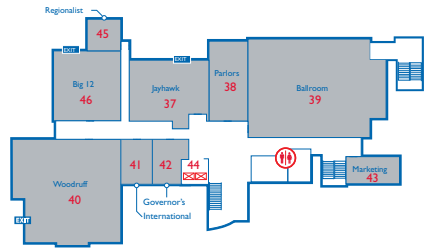

KANSAS UNION

Level 6

- 47 - English Room
- 48 - Centennial Room
- 49 - Kansas Room
- 50 - Pine Room
- 51 - Malott Room
- 52 - Divine Nine Room
- 53 - Curry Room

Level 5

- 37 - Jayhawk Room
- 38 - Parlors
- 39 - Ballroom
- 40 - Woodruff Auditorium
- 41 - International Room
- 42 - Governor's Room
- 43 - Marketing Office
- 44 - KU History Displays
- 45 - Regionalist Room
- 46 - Big 12 Room

Level 4 - Lobby

- 23 - Hawk Shop
- 24 -
- 25 - Union Welcome Center / Box Office
- 26 - Alderson Auditorium
- 27 - KU Card Center
- 28 - Commerce Bank
- 29 - KU Info
- 30 - Student Involvement & Leadership
- 30a - Wheat Room
- 31 - Main Lobby / Traditions Lounge
- 32 - Union Programs/Student Union Activities
- 33 - Administration/Reservations/Catering
- 34 - Kansas Union Gallery
- 35 - Roasterie Coffee
- 36 - ATM (outside)

Level 3

- 12 - Union I.T.
- 13 - The Market (Dining)
- 14 - Human Resources / Business Offices
- 15 - KU Media Mix
- 16 - Panda Express
- 17 - Alcove G
- 18 - Impromptu Cafe
- 19 - KJHK 90.7 FM Studios
- 20 - Dining Seating Area
- 21 - Student Money Mgmt.
- 22 - Alcoves B-F
- 22a - Reflection Room