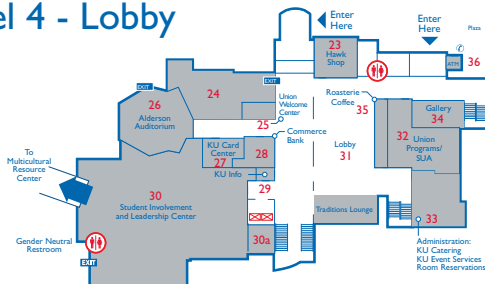

KANSAS UNION

Level 6

- 47 - English Room
- 48 - Centennial Room
- 49 - Kansas Room
- 50 - Pine Room
- 51 - Malott Room
- 52 - Divine Nine Room
- 53 - Curry Room

Level 5

- 37 - Jayhawk Room
- 38 - Parlors
- 39 - Ballroom
- 40 - Woodruff Auditorium
- 41 - International Room
- 42 - Governor's Room
- 43 - Marketing Office
- 44 - KU History Displays
- 45 - Regionalist Room
- 46 - Big 12 Room

Level 4 - Lobby

- 23 - Hawk Shop
- 24 -
- 25 - Union Welcome Center / Box Office
- 26 - Alderson Auditorium
- 27 - KU Card Center
- 28 - Commerce Bank
- 29 - KU Info
- 30 - Student Involvement & Leadership
- 30a - Wheat Room
- 31 - Main Lobby / Traditions Lounge
- 32 - Union Programs/Student Union Activities
- 33 - Administration/Reservations/Catering
- 34 - Kansas Union Gallery
- 35 - Roasterie Coffee
- 36 - ATM (outside)